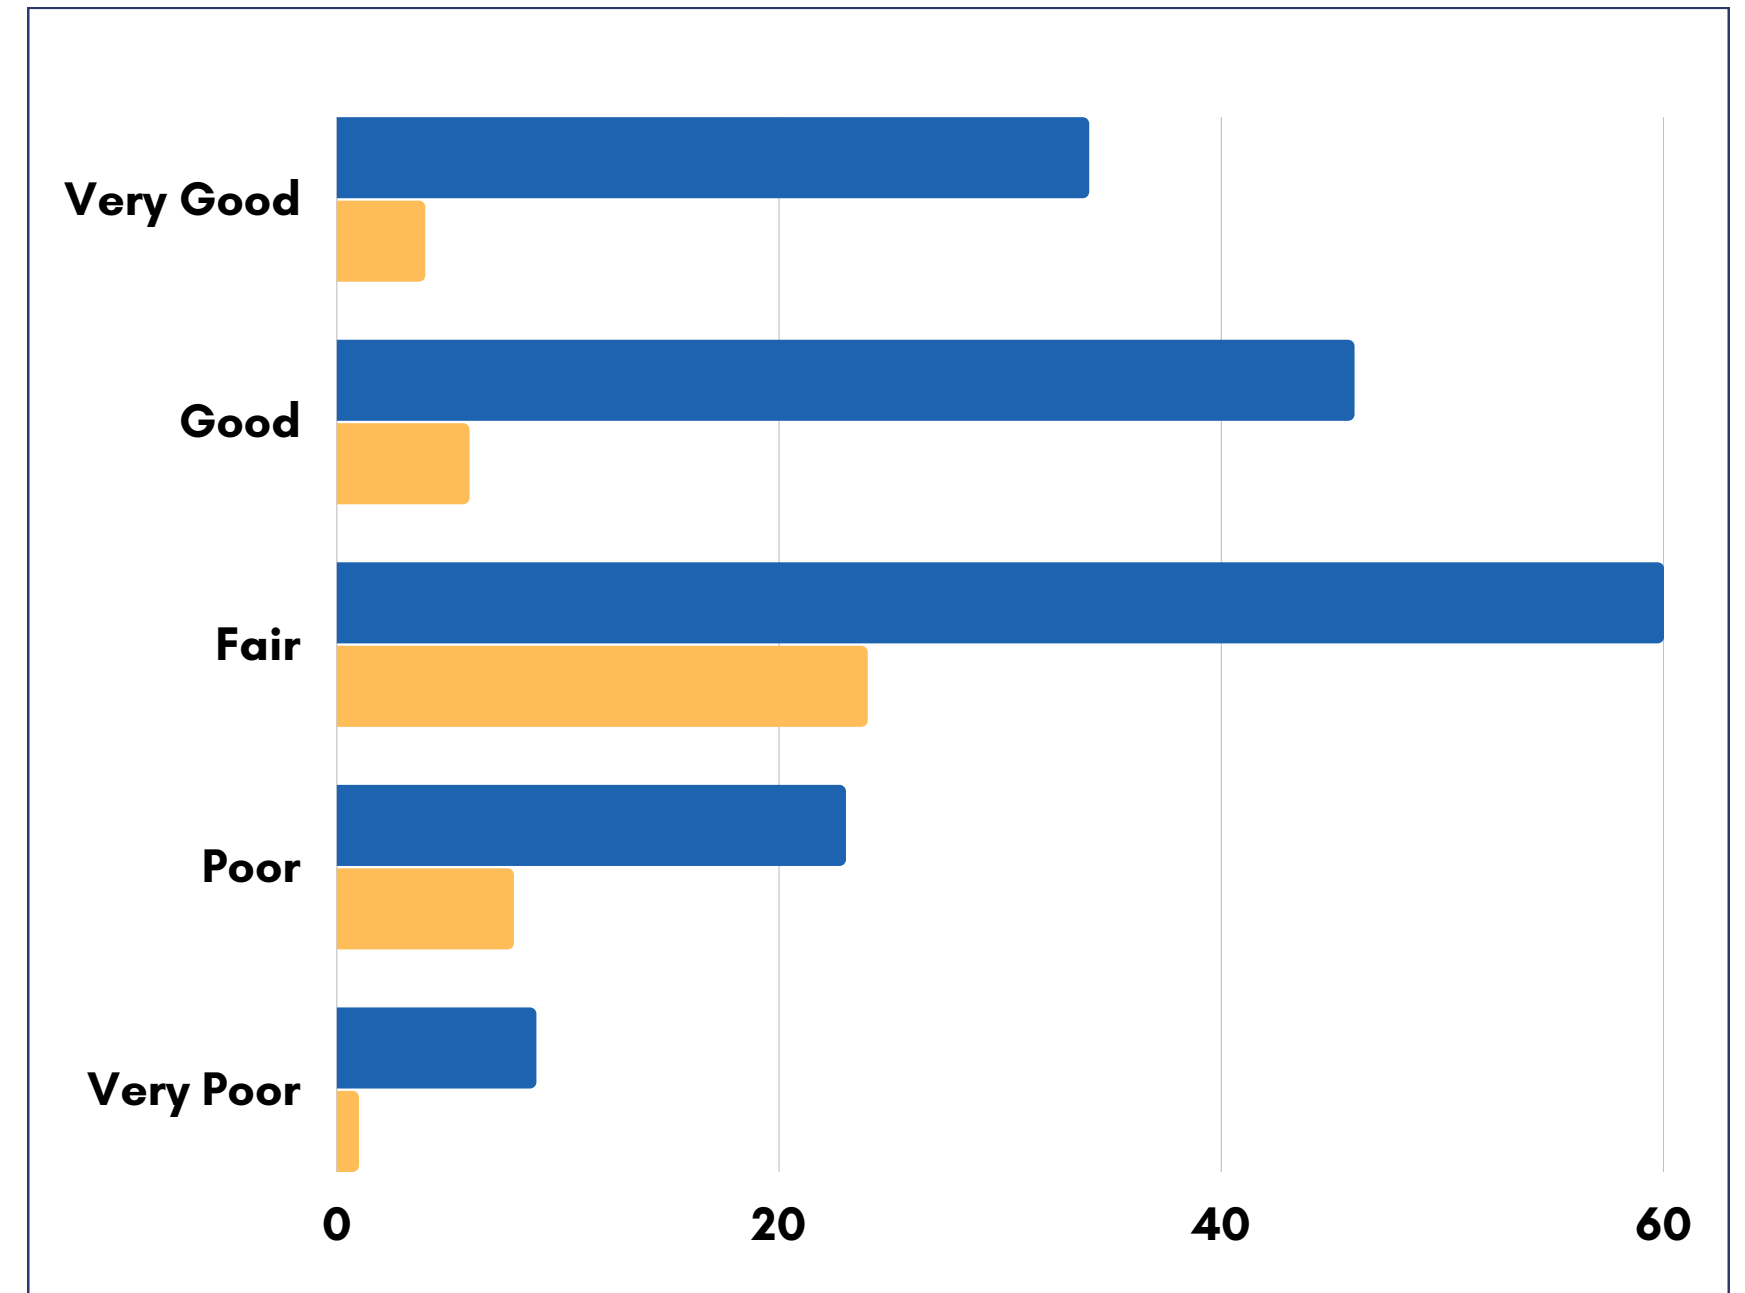

VALLEY COUNTY

Courthouse Facility Survey

April 18 - August 9, 2023

Responses: 269

Visitor Type

Length of Residency in Valley County

Residence

Visit Frequency, *Employees excluded*

Department Visited

Parking & Access

Condition of Department Visited

NonEmployees **Employees**

Facility Needs Observed or Experienced

Most Common Comments

- **Space Needs**
- **Dated Spaces, Needing Improvements**
- **Waiting Areas Needed**
- **Accessibility Improvements**
- **Frustrated by Security Entry Requirement**
- **DMV - Busy, Crowded Spaces, Liked having McCall location**