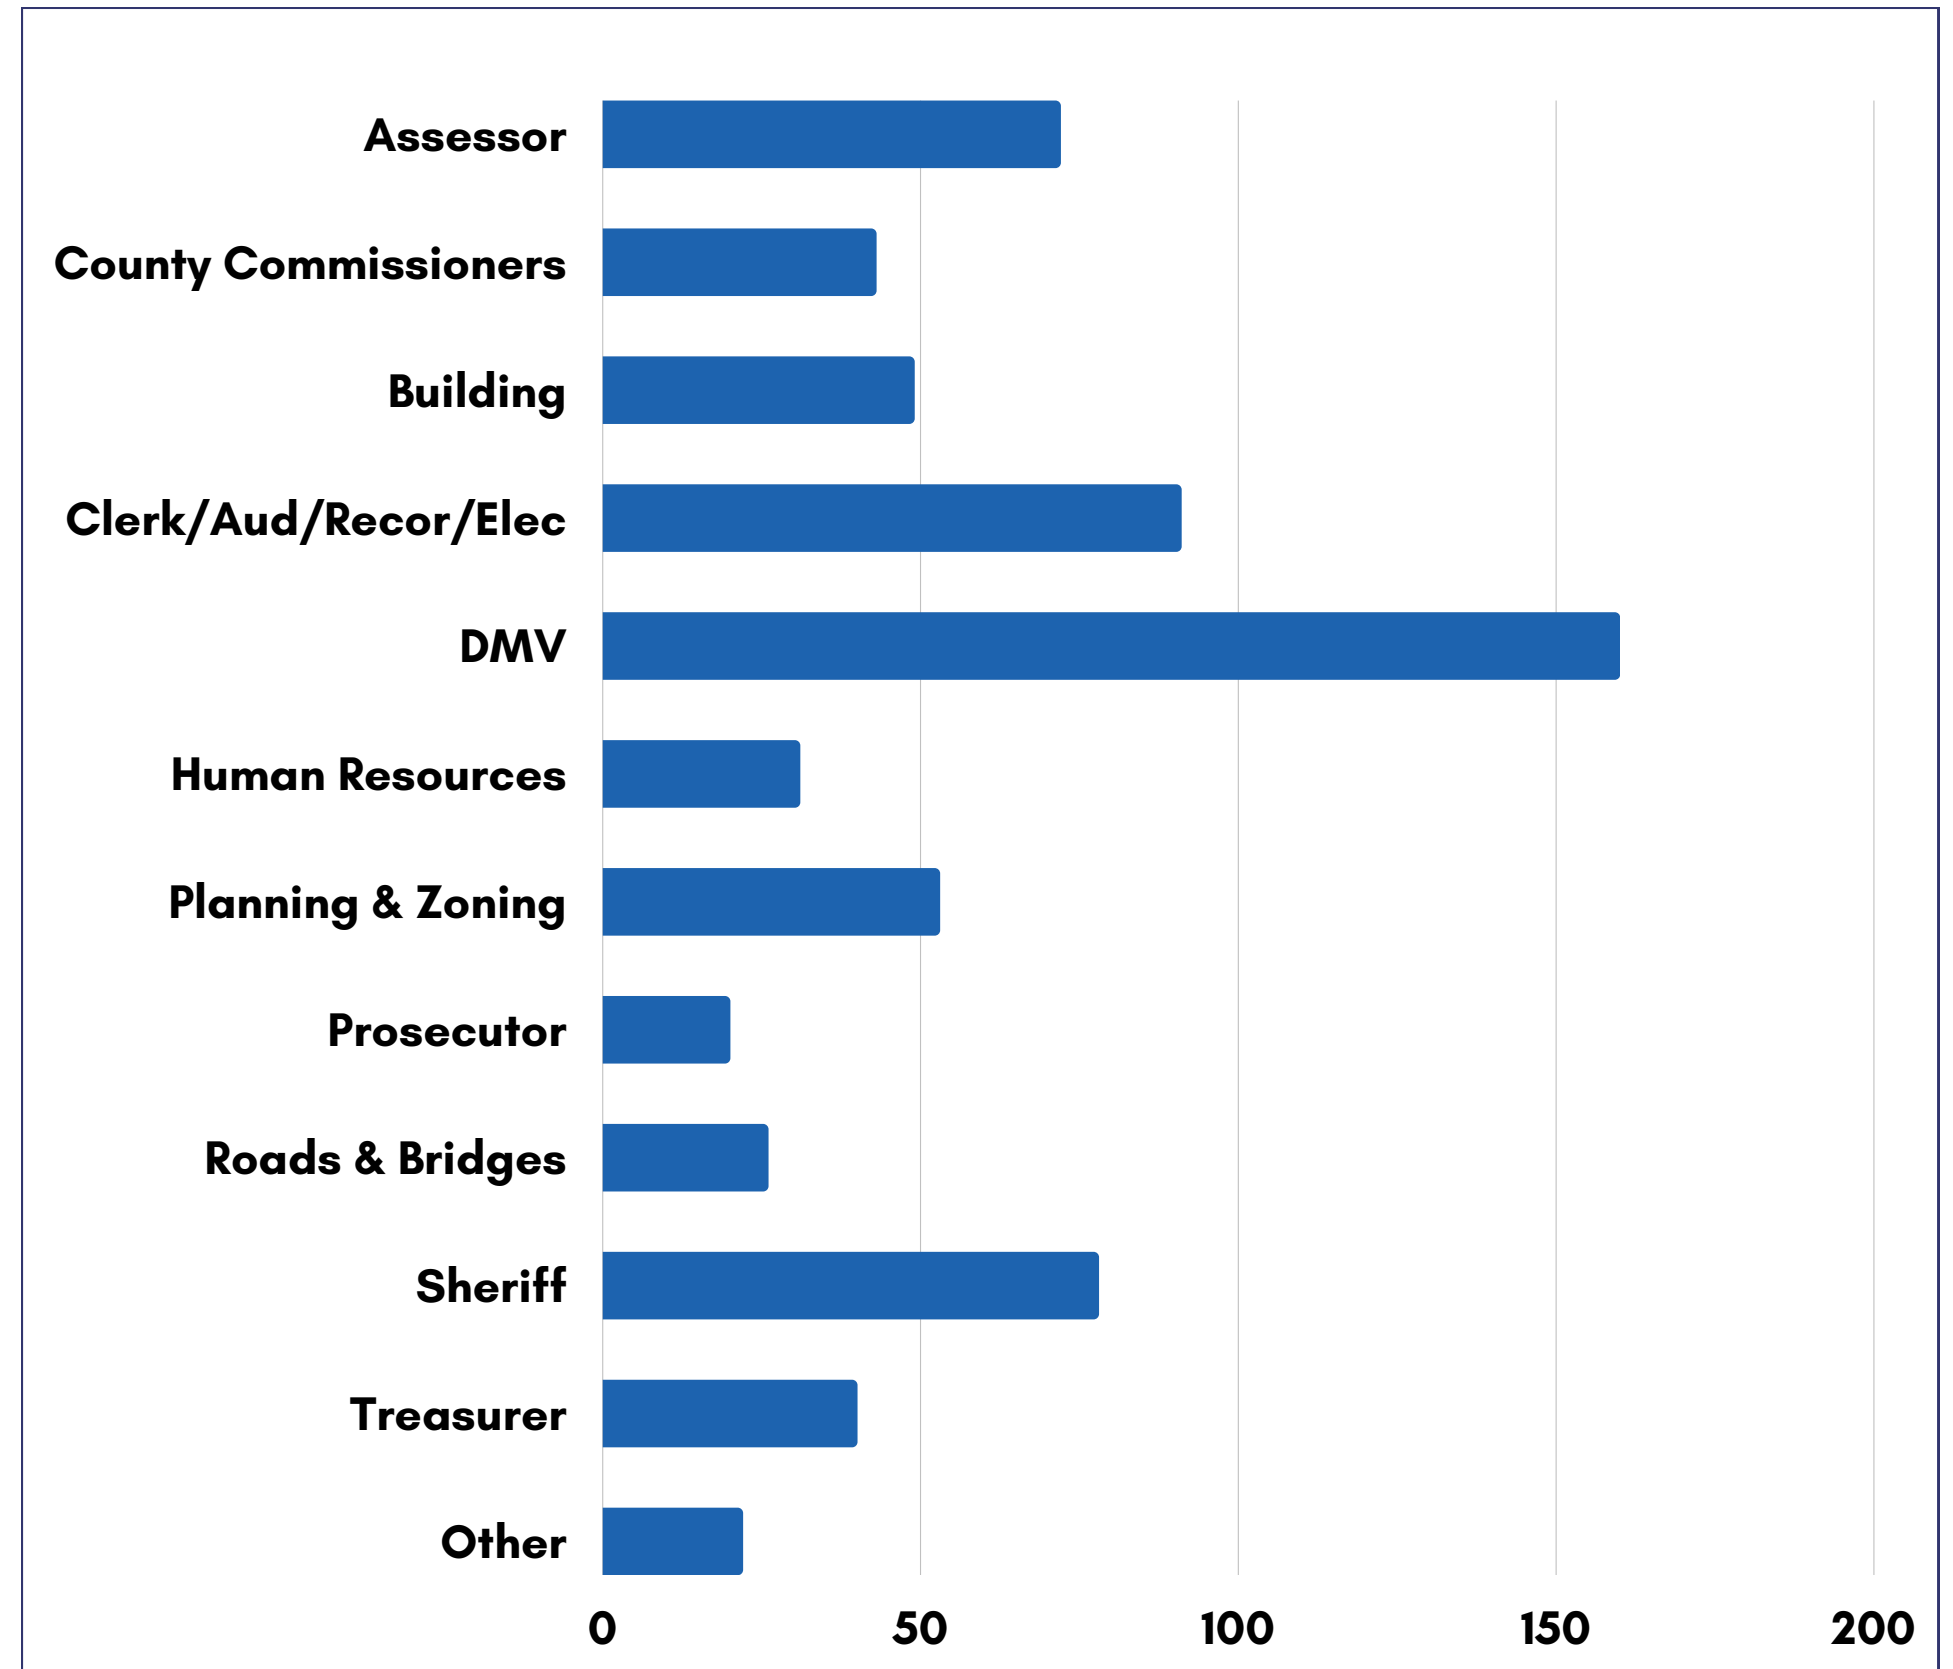

VALLEY COUNTY

Courthouse Facility Survey

April 18 - August 9, 2023

Responses: 269

Visitor Type

Length of Residency in Valley County

Residence

Visit Frequency, *Employees excluded*

Department Visited

Parking & Access

Condition of Department Visited

NonEmployees **Employees**

Facility Needs Observed or Experienced

Most Common Comments

- **Space Needs**
- **Dated Spaces, Needing Improvements**
- **Waiting Areas Needed**
- **Accessibility Improvements**
- **Frustrated by Security Entry Requirement**
- **DMV - Busy, Crowded Spaces, Liked having McCall location**