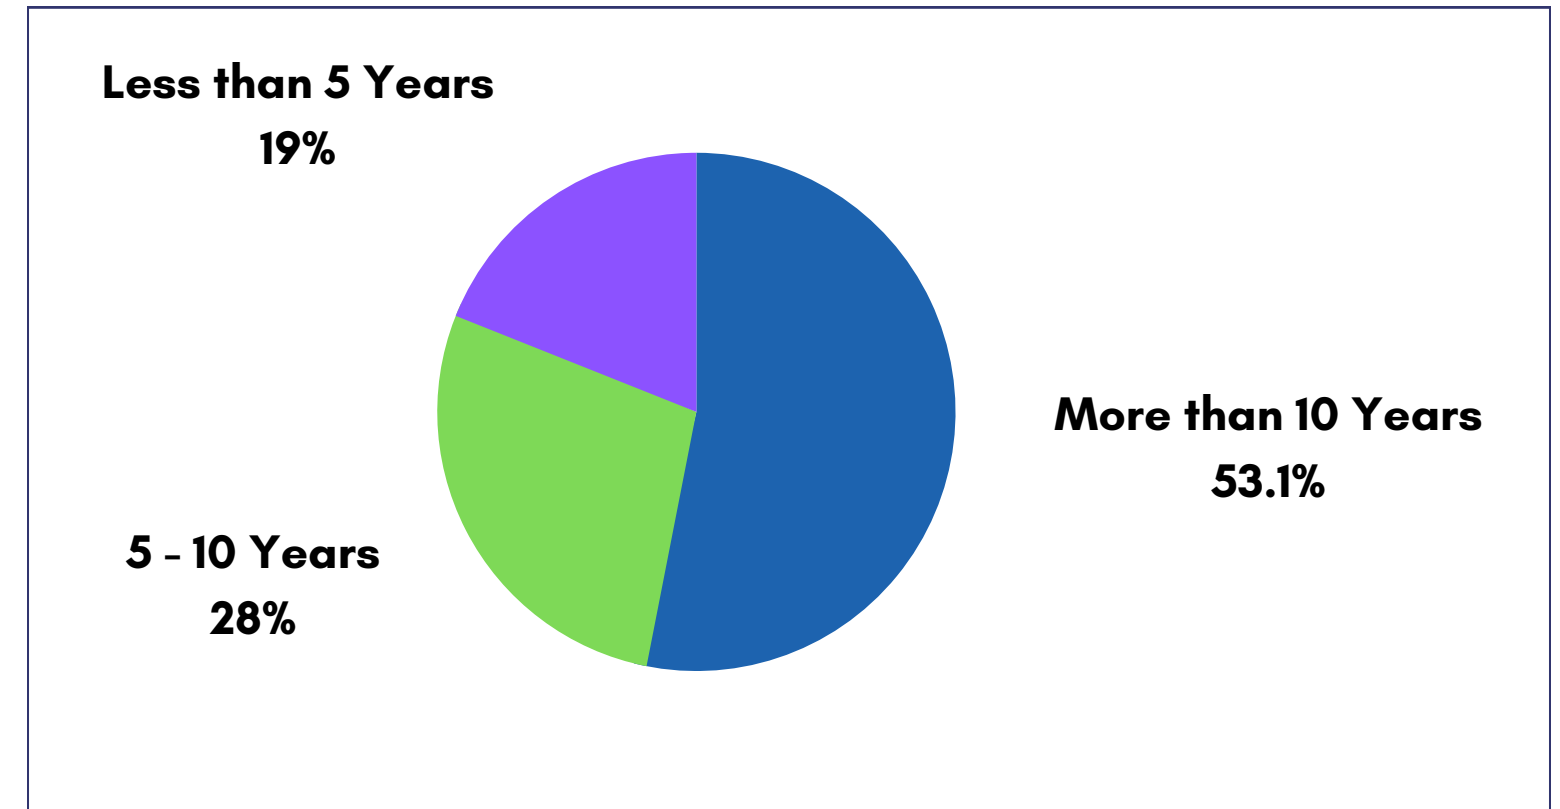

VALLEY COUNTY

Courthouse Facility Survey

April 18 - August 9, 2023

Responses: 269

Visitor Type

Length of Residency in Valley County

Residence

Visit Frequency, *Employees excluded*