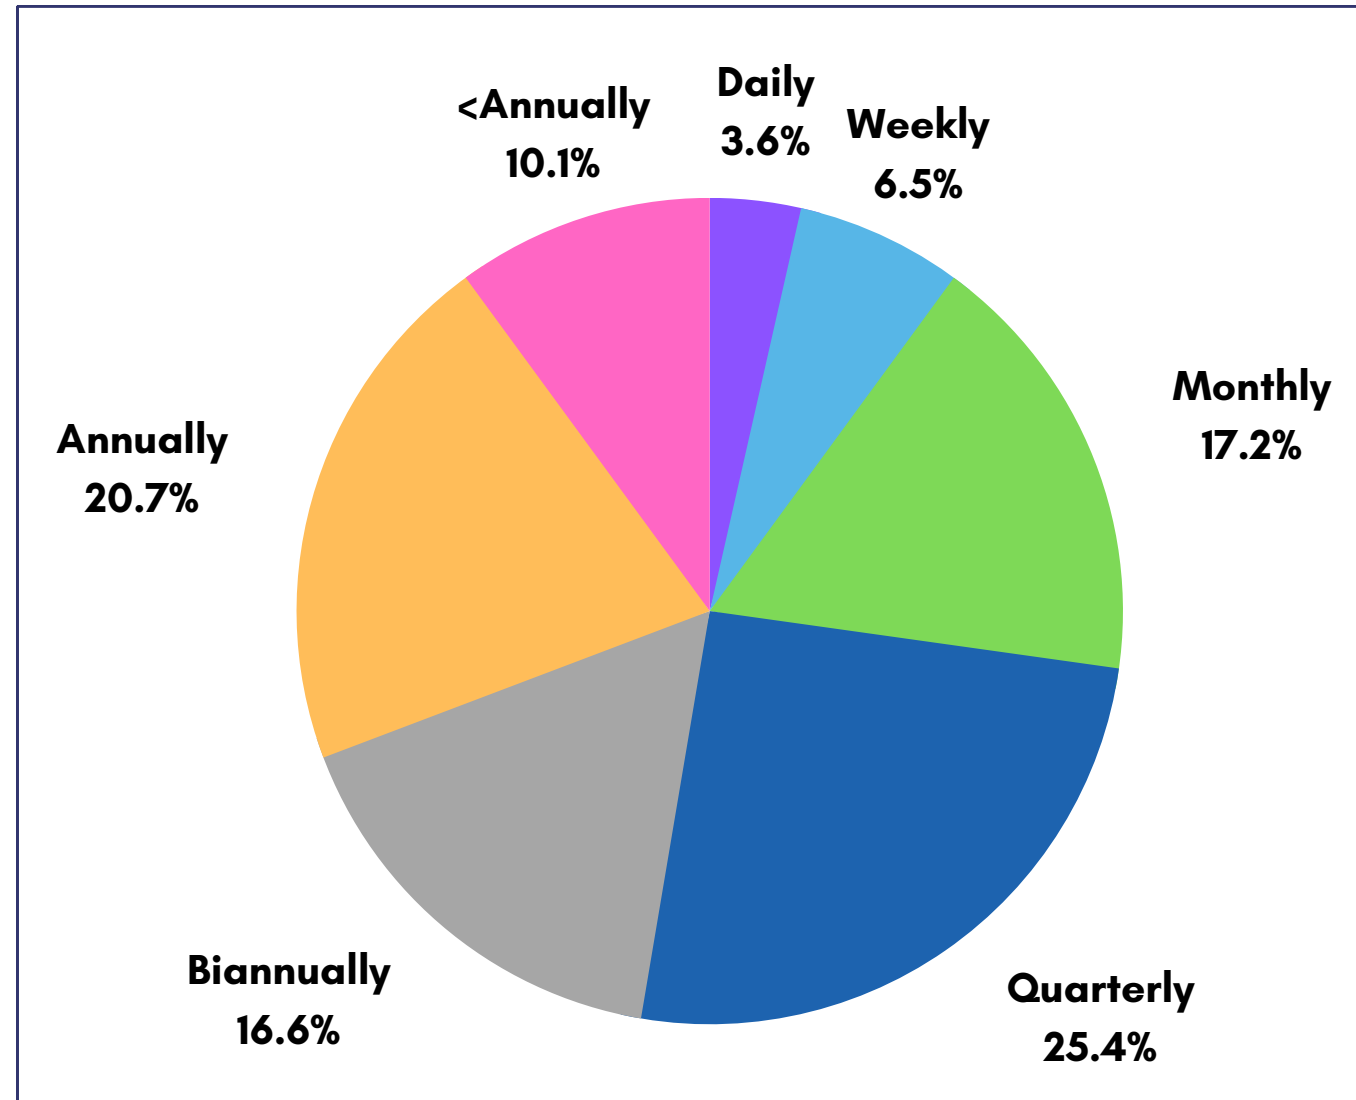

VALLEY COUNTY

Courthouse Facility Survey

April 18 - August 9, 2023

Responses: 269

Visitor Type

Length of Residency in Valley County

Residence

Visit Frequency, *Employees excluded*

Department Visited

Parking & Access

Condition of Department Visited

NonEmployees **Employees**

Facility Needs Observed or Experienced

Most Common Comments

- **Space Needs**
- **Dated Spaces, Needing Improvements**
- **Waiting Areas Needed**
- **Accessibility Improvements**
- **Frustrated by Security Entry Requirement**
- **DMV - Busy, Crowded Spaces, Liked having McCall location**