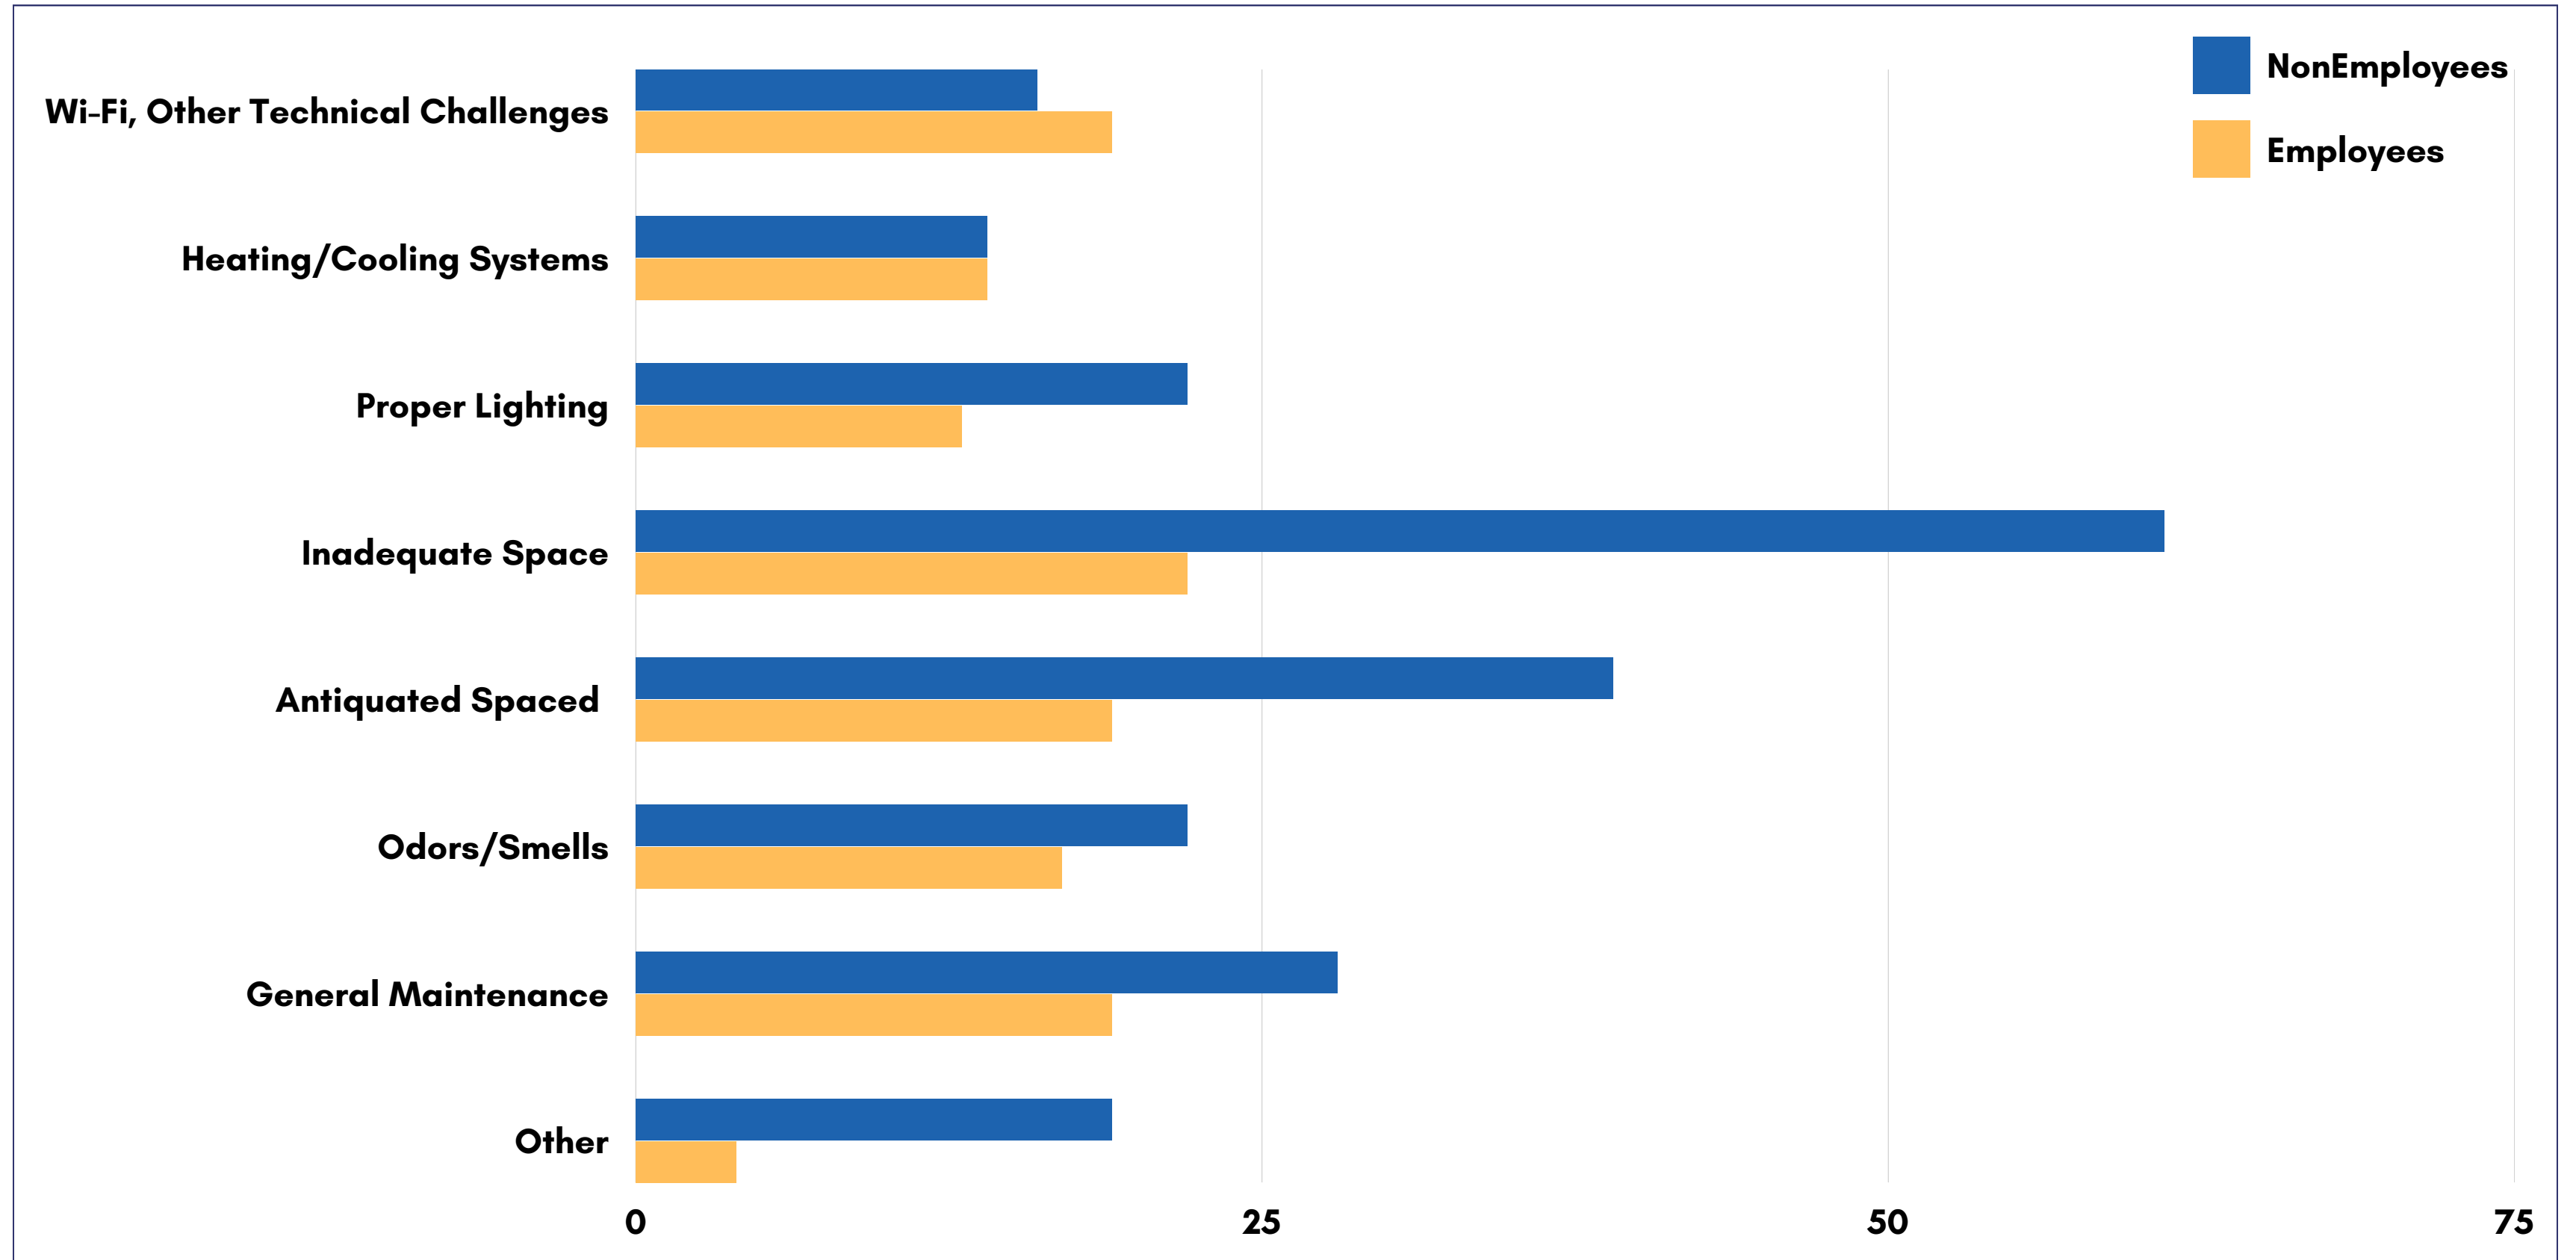

Department Visited

Parking & Access

Condition of Department Visited

NonEmployees **Employees**

Facility Needs Observed or Experienced

Most Common Comments

- **Space Needs**
- **Dated Spaces, Needing Improvements**
- **Waiting Areas Needed**
- **Accessibility Improvements**
- **Frustrated by Security Entry Requirement**
- **DMV - Busy, Crowded Spaces, Liked having McCall location**