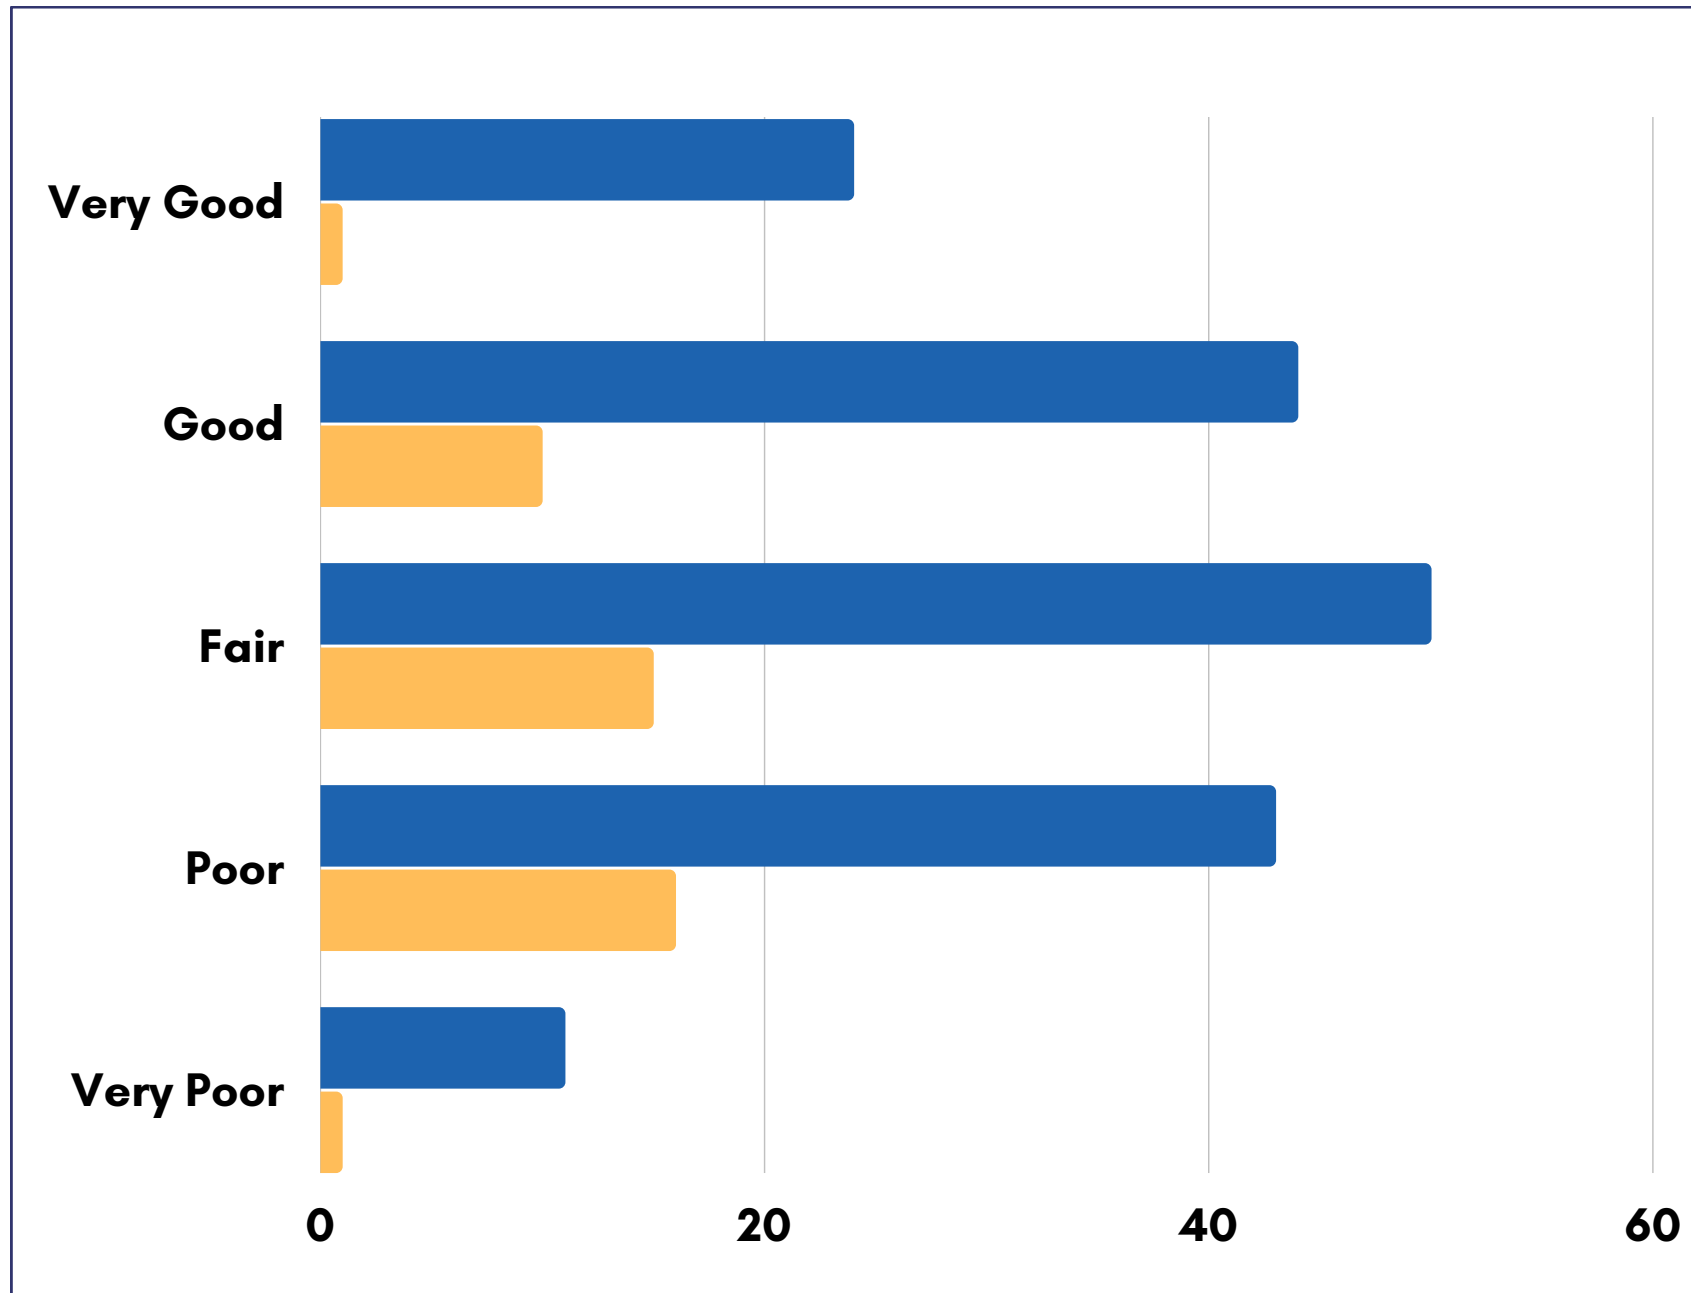

VALLEY COUNTY

Courthouse Facility Survey

April 18 - August 9, 2023

Responses: 269

Visitor Type

Length of Residency in Valley County

Residence

Visit Frequency, *Employees excluded*

Department Visited

Parking & Access

Condition of Department Visited

NonEmployees **Employees**

Facility Needs Observed or Experienced

Most Common Comments

- **Space Needs**
- **Dated Spaces, Needing Improvements**
- **Waiting Areas Needed**
- **Accessibility Improvements**
- **Frustrated by Security Entry Requirement**
- **DMV - Busy, Crowded Spaces, Liked having McCall location**