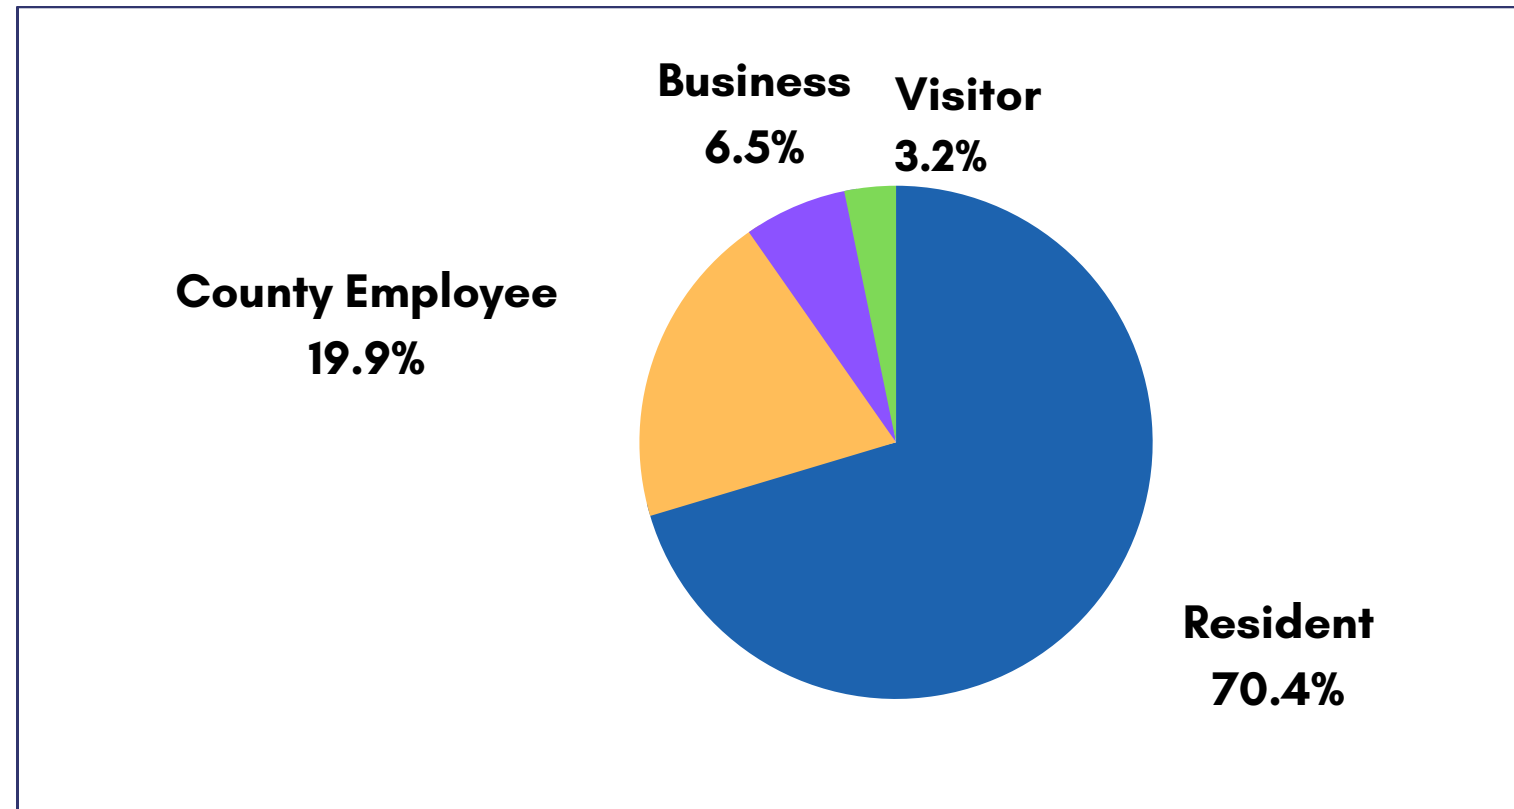

VALLEY COUNTY

Courthouse Facility Survey

April 18 - August 9, 2023

Responses: 269

Visitor Type

Length of Residency in Valley County

Residence

Visit Frequency, *Employees excluded*

Department Visited

Parking & Access

Condition of Department Visited

NonEmployees **Employees**

Facility Needs Observed or Experienced

Most Common Comments

- **Space Needs**
- **Dated Spaces, Needing Improvements**
- **Waiting Areas Needed**
- **Accessibility Improvements**
- **Frustrated by Security Entry Requirement**
- **DMV - Busy, Crowded Spaces, Liked having McCall location**